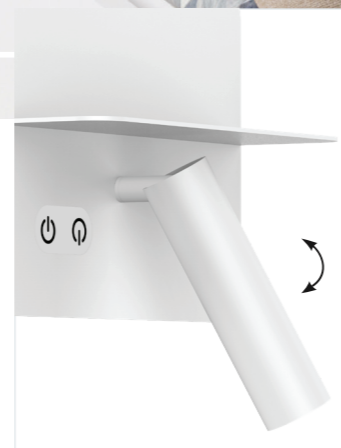

calix

Embodying Elegance and Utility. Experience the harmonious blend of aesthetics and practicality with CALIX, an indoor bedside wall light that encapsulates the essence of its Greek namesake, "very handsome". Its adjustable reading light, equipped with 30° anti-glare optics, harmonizes with its 4.5W ambient light, while offering the convenience of a built-in USB port and a ledge to charge and place your smartphone. CALIX, a testament to captivating design and functionality.

calix

Size: 200x202x94.8mm

Power: (9) 4.5W+4.5W

Material: Aluminum + PC housing, PC cover.

Color Temperature: 3000K

Color:

Mounting: Wall light / Wall sconce

For indoor applications: for residential or commercial use as a bedside light, reading light for bedrooms and hotel rooms, etc