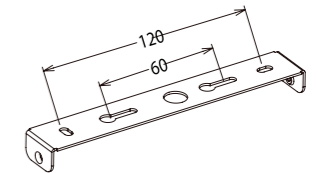

calix

Embodying Elegance and Utility. Experience the harmonious blend of aesthetics and practicality with CALIX, an indoor bedside wall light that encapsulates the essence of its Greek namesake, "very handsome". Its adjustable reading light, equipped with 30° anti-glare optics, harmonizes with its 4.5W ambient light, while offering the convenience of a built-in USB port and a ledge to charge and place your smartphone. CALIX, a testament to captivating design and functionality.

calix

Size: 200x202x94.8mm

Power: (9) 4.5W+4.5W

Material: Aluminum + PC housing, PC cover.

Color Temperature: 3000K

Color:

Mounting: Wall light / Wall sconce

For indoor applications: for residential or commercial use as a bedside light, reading light for bedrooms and hotel rooms, etc