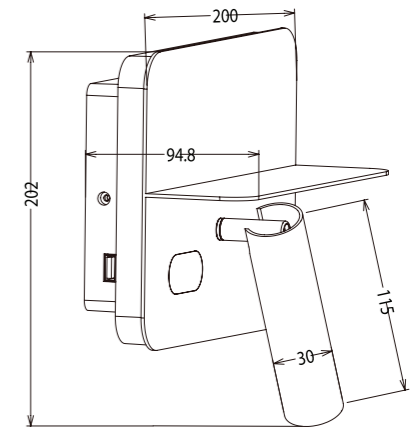

calix

Embodying Elegance and Utility. Experience the harmonious blend of aesthetics and practicality with CALIX, an indoor bedside wall light that encapsulates the essence of its Greek namesake, "very handsome". Its adjustable reading light, equipped with 30° anti-glare optics, harmonizes with its 4.5W ambient light, while offering the convenience of a built-in USB port and a ledge to charge and place your smartphone. CALIX, a testament to captivating design and functionality.

calix

Size: 200x202x94.8mm

Power: (9) 4.5W+4.5W

Material: Aluminum + PC housing, PC cover.

Color Temperature: 3000K

Color:

Mounting: Wall light / Wall sconce

For indoor applications: for residential or commercial use as a bedside light, reading light for bedrooms and hotel rooms, etc