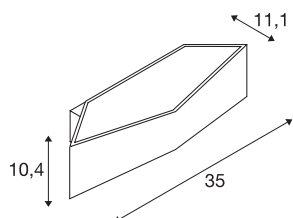

## TECHNICAL DATA

Item no.	151740
IP Code	IP 20
Assembly	Surface
Assembly details	Wall
Dimmable	Yes
Dimming technology	Dim-to-Warm, Leading edge, trailing edge
Primary nominal voltage	220-240V ~50/60Hz
Secondary power / voltage	500 mA
Safety class	I
Wattage	21 W
Stroboscopic effect (SVM)	0.03
Lumen	580 lm
Colour temperature	1700-2700 Kelvin
Color	black
CRI	90
LXXBXX data	L70B50
Service life	30000 h
Width	35 cm
Height	10.4 cm
Depth	11.1 cm
Net weight	1.103 kg
Gross weight	1.479 kg