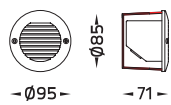

DOT Round Grill

OD-6056