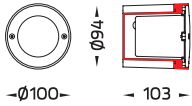

DOT

DOT Round

OD-6084

*Integrated driver

DOT Round Opal

NEW!

*Integrated driver

DOT Round Eyelid

*Integrated driver

DOT Round Eyelid Opal

NEW!

*Integrated driver

DOT Round Grill

*Integrated driver

DOT Round Ramp

*Integrated driver

DOT Round

STEPLIGHT & WALL RECESSED LIGHT

DOT Round / 6014 / 6084

DOT Round Opal / 6025 / 6029

New!

DOT Round Eyelid / 6013 / 6086

DOT Round Eyelid Opal / 6026 / 6030

New!

DOT Round Grill / 6056 / 6088

DOT Round Ramp / 6052 / 6082

Luminaire Performance

5 - 160 lm

2 - 4 W

2 - 47 lm/W

Beam Options

Color Temperature

2700K/ 3000K/ 4000K/ Red/ Green/ Blue

Controller

Remote driver On-Off / DALI control

Integrated Driver with On-Off control

Accessories