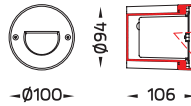

DOT

DOT Round

*Integrated driver

DOT Round Opal

NEW!

*Integrated driver

DOT Round Eyelid

*Integrated driver

DOT Round Eyelid Opal

NEW!

*Integrated driver

DOT Round Grill

*Integrated driver

DOT Round Ramp

OD-6082

*Integrated driver

DOT Round

STEPLIGHT & WALL RECESSED LIGHT

DOT Round / 6014 / 6084

DOT Round Opal / 6025 / 6029

New!

DOT Round Eyelid / 6013 / 6086

DOT Round Eyelid Opal / 6026 / 6030

New!

DOT Round Grill / 6056 / 6088

DOT Round Ramp / 6052 / 6082

Luminaire Performance

5 - 160 lm

2 - 4 W

2 - 47 lm/W

Beam Options

Color Temperature

2700K/ 3000K/ 4000K/ Red/ Green/ Blue

Controller

Remote driver On-Off / DALI control

Integrated Driver with On-Off control

Accessories