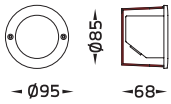

DOT

DOT Round

OD-6014