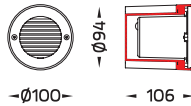

DOT

DOT Round

*Integrated driver

DOT Round Opal

NEW!

*Integrated driver

DOT Round Eyelid

*Integrated driver

DOT Round Eyelid Opal

NEW!

*Integrated driver

DOT Round Grill

OD-6088

*Integrated driver

DOT Round Ramp

*Integrated driver

DOT Round

STEPLIGHT & WALL RECESSED LIGHT

DOT Round / 6014 / 6084

DOT Round Opal / 6025 / 6029

New!

DOT Round Eyelid / 6013 / 6086

DOT Round Eyelid Opal / 6026 / 6030

New!

DOT Round Grill / 6056 / 6088

DOT Round Ramp / 6052 / 6082

Luminaire Performance

5 - 160 lm

2 - 4 W

2 - 47 lm/W

Beam Options

Color Temperature

2700K/ 3000K/ 4000K/ Red/ Green/ Blue

Controller

Remote driver On-Off / DALI control

Integrated Driver with On-Off control

Accessories