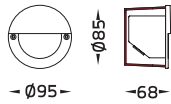

DOT Round Eyelid

OD-6013