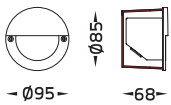

DOT Round Eyelid Opal

NEW!

OD-6026