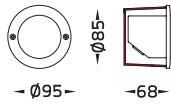

DOT Round Opal

NEW!

OD-6025