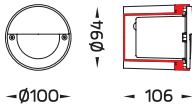

DOT

DOT Round

*Integrated driver

DOT Round Opal

NEW!

*Integrated driver

DOT Round Eyelid

*Integrated driver

DOT Round Eyelid Opal

NEW!

OD-6030

*Integrated driver

DOT Round Grill

*Integrated driver

DOT Round Ramp

*Integrated driver

DOT Round

STEPLIGHT & WALL RECESSED LIGHT

DOT Round / 6014 / 6084

DOT Round Opal / 6025 / 6029

New!

DOT Round Eyelid / 6013 / 6086

DOT Round Eyelid Opal / 6026 / 6030

New!

DOT Round Grill / 6056 / 6088

DOT Round Ramp / 6052 / 6082

Luminaire Performance

5 - 160 lm

2 - 4 W

2 - 47 lm/W

Beam Options

Color Temperature

2700K/ 3000K/ 4000K/ Red/ Green/ Blue

Controller

Remote driver On-Off / DALI control

Integrated Driver with On-Off control

Accessories