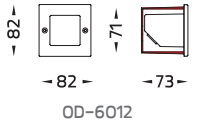

DOT Square

DOT Square Opal

NEW!

DOT Square Eyelid

DOT Square Eyelid Opal

NEW!

DOT Square Grill

DOT Square Ramp

DOT Square

STEPLIGHT & WALL RECESSED LIGHT

DOT Square / 6012 / 6083

DOT Square Opal / 6023 / 6027

New!

DOT Square Eyelid / 6053 / 6085

DOT Square Eyelid Opal / 6024 / 6028

New!

DOT Square Grill / 6055 / 6087

DOT Square Ramp / 6051 / 6081

Luminaire Performance

4 - 80 lm

2 - 4 W

1 - 30 lm/W

Beam Options

Color Temperature

2700K/ 3000K/ 4000K/ Red/ Green/ Blue

Controller

Remote driver On-Off / DALI control
Integrated Driver with On-Off control

Accessories

CC Driver

Distribution box