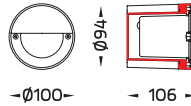

DOT

DOT Round

*Integrated driver

DOT Round Opal

NEW!

*Integrated driver

DOT Round Eyelid

OD-6086

*Integrated driver

DOT Round Eyelid Opal

NEW!

*Integrated driver

DOT Round Grill

*Integrated driver

DOT Round Ramp

*Integrated driver

DOT Round

STEPLIGHT & WALL RECESSED LIGHT

DOT Round / 6014 / 6084

DOT Round Opal / 6025 / 6029

New!

DOT Round Eyelid / 6013 / 6086

DOT Round Eyelid Opal / 6026 / 6030

New!

DOT Round Grill / 6056 / 6088

DOT Round Ramp / 6052 / 6082

Luminaire Performance

5 - 160 lm

2 - 4 W

2 - 47 lm/W

Beam Options

Color Temperature

2700K/ 3000K/ 4000K/ Red/ Green/ Blue

Controller

Remote driver On-Off / DALI control

Integrated Driver with On-Off control

Accessories