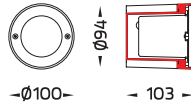

DOT

DOT Round

*Integrated driver

DOT Round Opal

NEW!

OD-6029

*Integrated driver

DOT Round Eyelid

*Integrated driver

DOT Round Eyelid Opal

NEW!

*Integrated driver

DOT Round Grill

*Integrated driver

DOT Round Ramp

*Integrated driver

DOT Round

STEPLIGHT & WALL RECESSED LIGHT

DOT Round / 6014 / 6084

DOT Round Opal / 6025 / 6029

New!

DOT Round Eyelid / 6013 / 6086

DOT Round Eyelid Opal / 6026 / 6030

New!

DOT Round Grill / 6056 / 6088

DOT Round Ramp / 6052 / 6082

Luminaire Performance

5 - 160 lm

2 - 4 W

2 - 47 lm/W

Beam Options

Color Temperature

2700K/ 3000K/ 4000K/ Red/ Green/ Blue

Controller

Remote driver On-Off / DALI control

Integrated Driver with On-Off control

Accessories