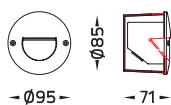

DOT Round Ramp

OD-6052