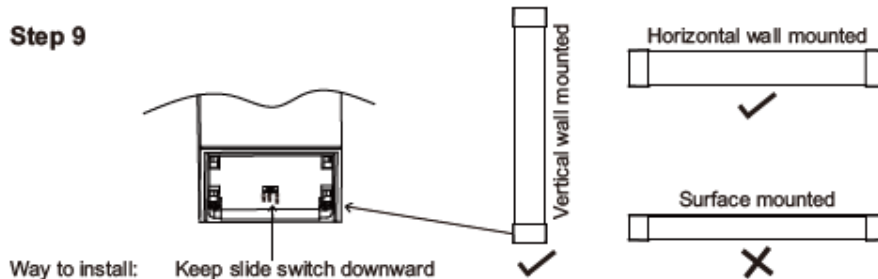

Step 9

חברתנו שומרת לעצמה את הזכות לשנות נתונים במוצרינו ללא הודעה מוקדמת. על אף המאמצים שהחברה משקיעה בהנגשת מידע נכון, עשוי המידע להכיל אי-דיוקים ואו שגיאות דפוס, וכן יתכן ונפלו טעויות טכניות, אינפורמטיביות או אחרות במידע. ההוראות מנוסחות בלשון זכר לצרכי נוחות בלבד והן מתייחסות לנשים וגברים כאחד. כפוף לתנאי האחריות של החברה כמפורט באתר האינטרנט של החברה www.eltam-eh.co.il /או כמפורט בתנאי הצעת המחיר ללקוח. ט.ל.ח.