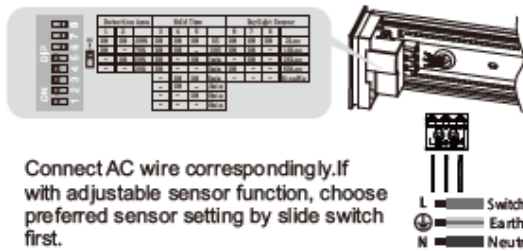

Step 1

Take out the lamp and accessory pack from the box.

Step 2

Take out the end cap according to the arrow direction

Step 3

Take the lamp cover apart.

Step 4

Insert the plastic anchor into the ceiling, make AC wire through the rubber sleeve, fix the lamp body on the ceiling.

Step 5

Step 6

Fasten the lamp cover on the lamp.

Step 7

Fasten the end cap on the lamp.

Step 8

Connect male and female connector, turn on (If with sensor function, please aim the inductor at the sensor hole.)