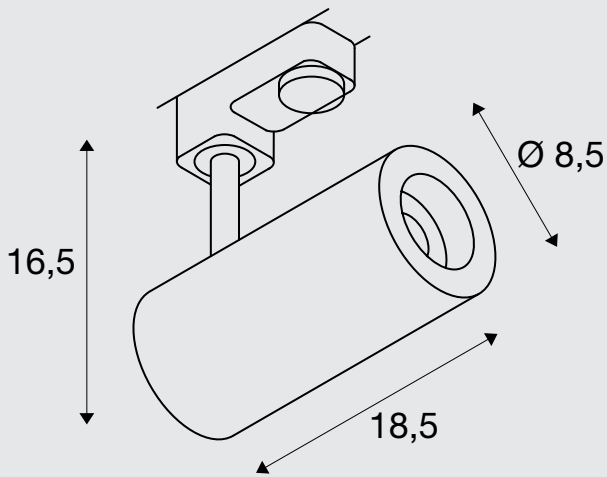

NUMINOS® M

3-circuit

Product details:

220-240V ~50/60Hz | 500mA

Total wattage: 20W

Material: aluminium/polycarbonate (PC)

Tip:

Decorative ring also available in white

Decorative ring M

☐ white

Prod. no. 1006168