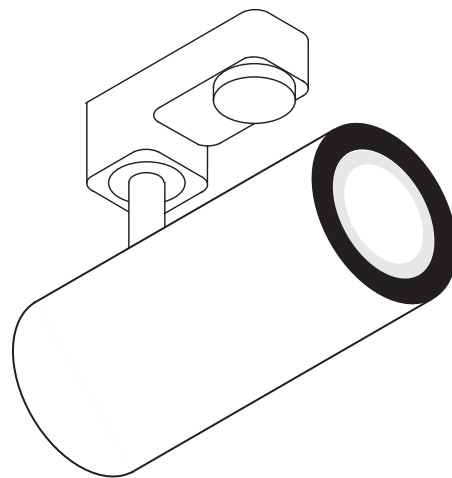

Tip:

Decorative ring also available in white

Decorative ring S

□ white

Prod. no. 1006167