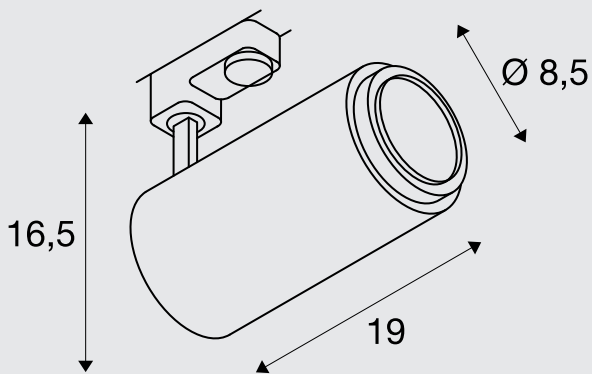

NUMINOS® ZOOM M

NEW

LED
INSIDE

3-circuit

Product details:

220-240V ~50/60Hz | 500mA

Total wattage: 20W

Material: aluminium/polycarbonate (PC)

- Half-peak divergence adjustable from 15°-60°.