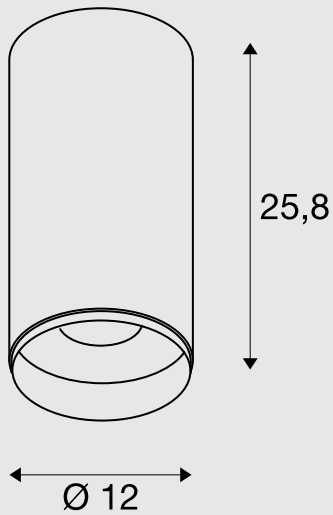

black

Tip:

Decorative ring also available in white

Decorative ring XL

white

Prod. no. 1006170

white

PROD. NO.