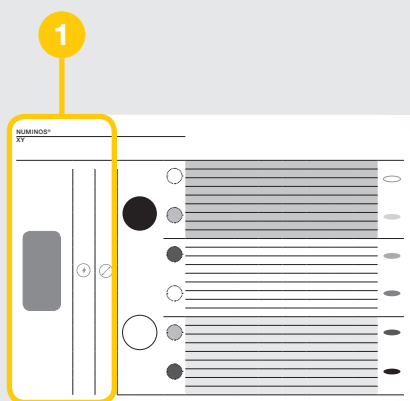

Reach your goal here and now – configure your lighting with the BIG WHITE® catalogue.

Put together your dream lighting over the next pages. The following product overviews will help you reach your goal just as easily: scroll to your desired light type, follow the columns from left to right and make your individual selection. At the end, you will find the relevant item number for direct ordering.