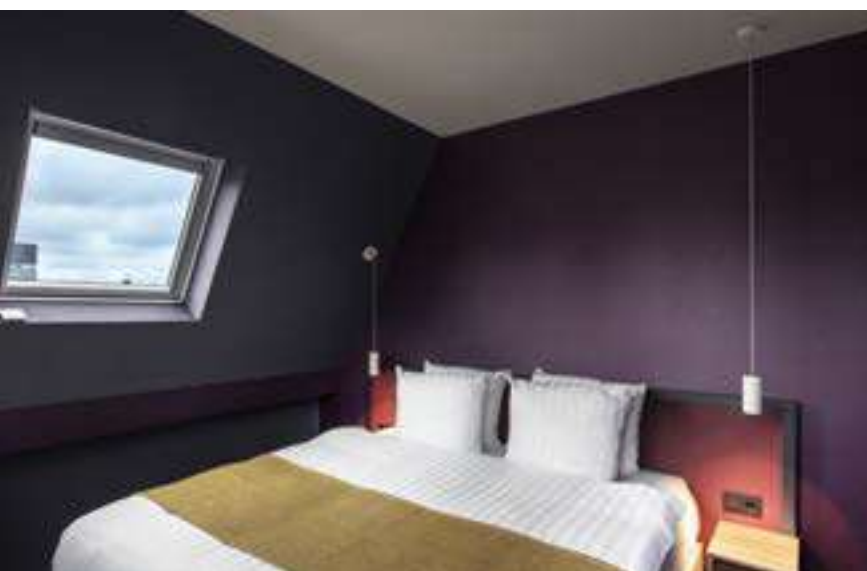

For a cosier home.

NUMINOS® S, PD, DALI
Prod. no.: 1004439
combined with decorative ring
Prod. no.: 1006167