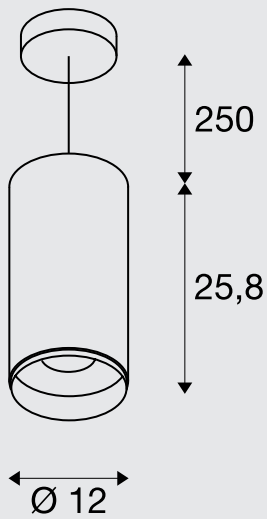

NUMINOS® XL

NEW VARIANT

PD

Product details:

220-240V ~50/60Hz | 900mA

System output: 36W

Material: aluminium/polycarbonate (PC)

Tip:

Decorative ring also available in white

Decorative ring XL

☐ white

Prod. no. 1006170