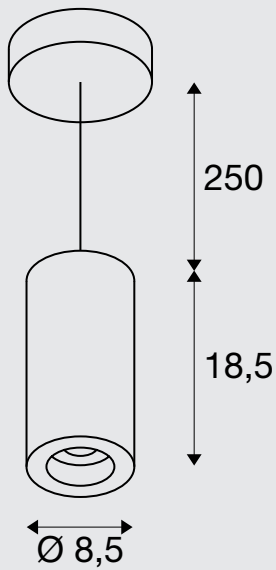

NUMINOS® M

PD

Product details:

220-240V ~50/60Hz | 500mA

Total wattage: 20W

Material: aluminium/polycarbonate (PC)

Tip:

Decorative ring also available in white

Decorative ring M

☐ white

Prod. no. 1006168