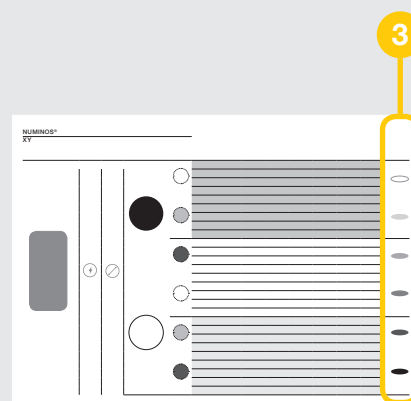

STEP 3

PRODUCT

Get a visual impression of your fully configured light and order it right away using the relevant item number.

STILL UNSURE ABOUT SOMETHING?

Scan me to view a video that shows how to configure NUMINOS® lights.

In addition to the familiar catalog icons, you will find the following icons in this chapter:

Glare rating

Colour temperature

Beam angle

Lumen

Controller