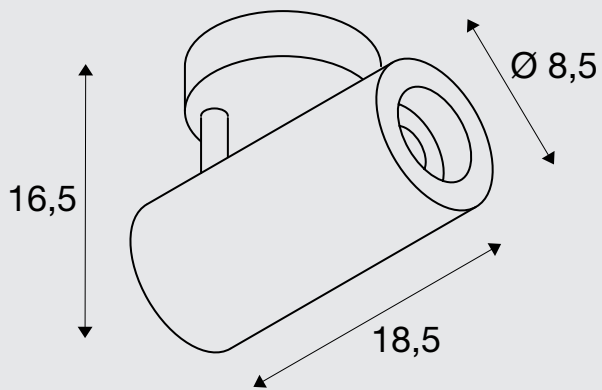

NUMINOS® M

CL

Product details:

220-240V ~50/60Hz | 500mA

Total wattage: 20W

Material: aluminium/polycarbonate (PC)

■ black

Tip: