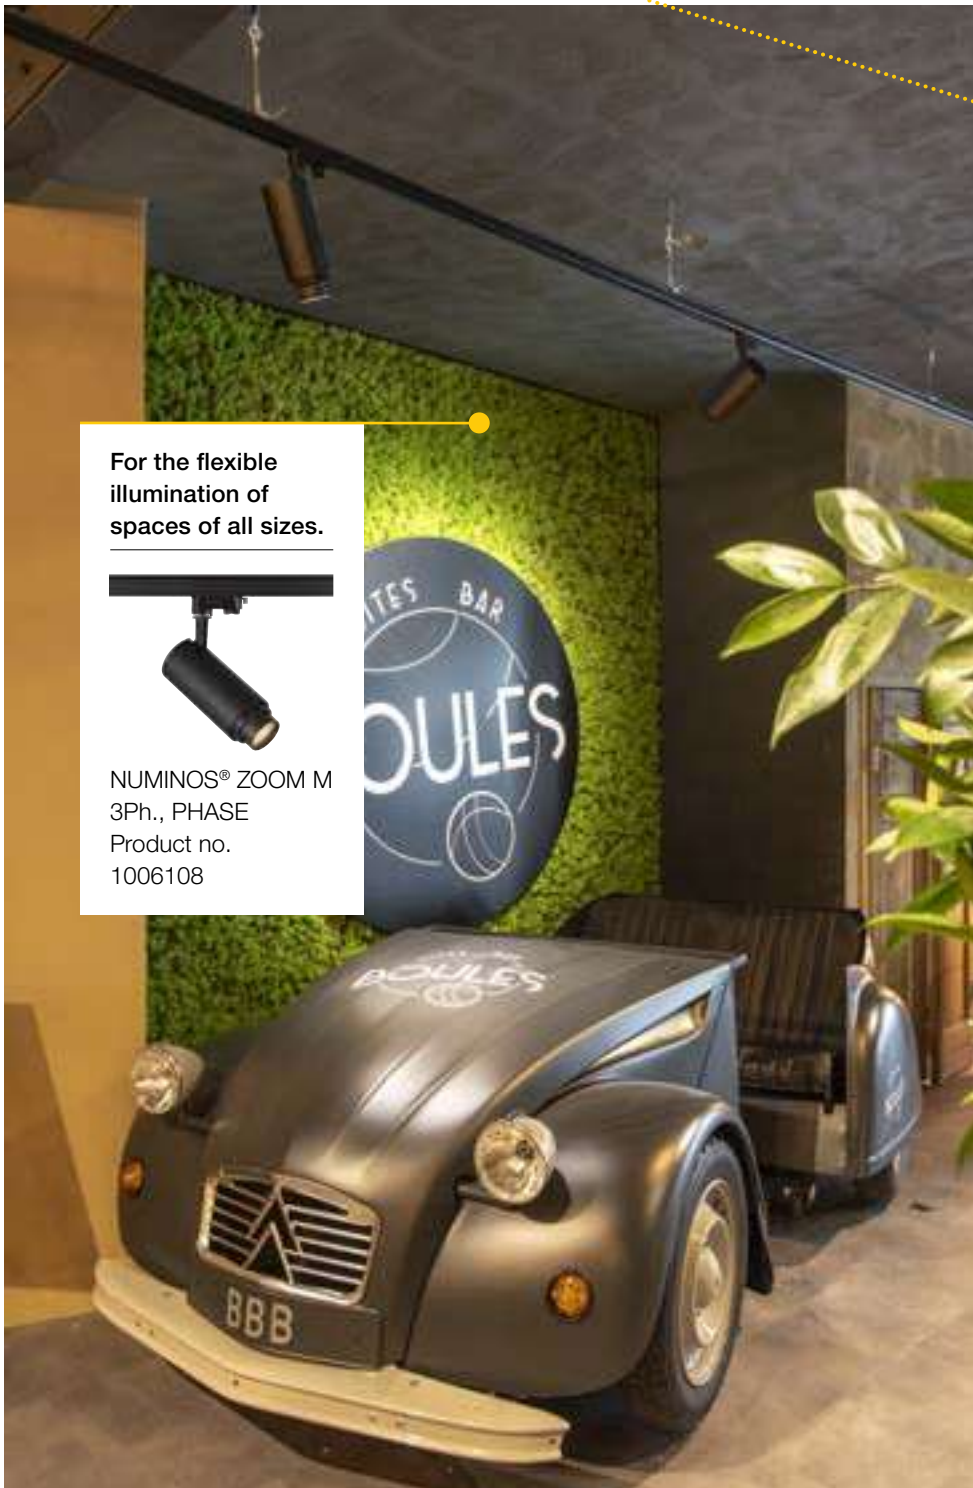

For the flexible illumination of spaces of all sizes.

NUMINOS® ZOOM M
3Ph., PHASE
Product no.
1006108

Products skilfully showcased.

NUMINOS® ZOOM M
3-circuit., DALI
Product no.
1006119

Spotlights.

Shops and boutiques as well as restaurants, bars, museums, studios, and surgeries – every space depends on expert accent lighting. Spotlights can be used to illuminate larger spaces as well as for targeted lighting.