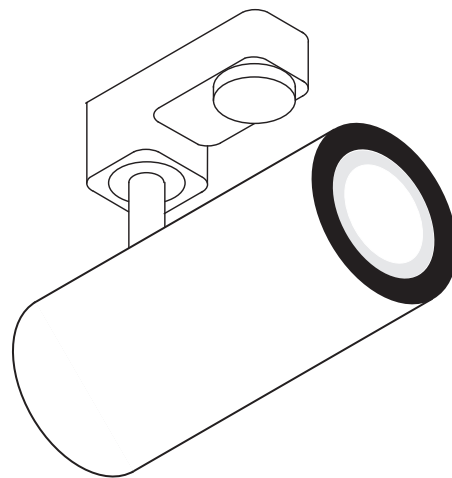

NUMINOS® M

3-circuit

Product details:

220-240V ~50/60Hz | 500mA

Total wattage: 20W

Material: aluminium/polycarbonate (PC)

Tip:

Decorative ring also available in white

Decorative ring M

☐ white

Prod. no. 1006168

☒ black

☐ white