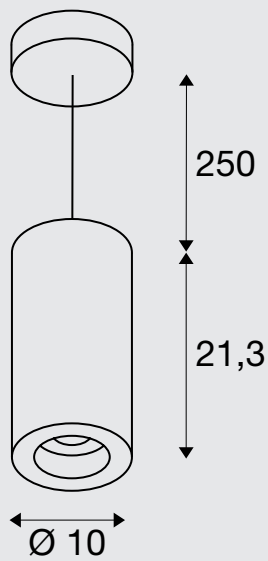

NUMINOS® L

PD

Product details:

220-240V ~50/60Hz | 700mA

Total wattage: 28W

Material: aluminium/polycarbonate (PC)

Tip:

Decorative ring also available in white