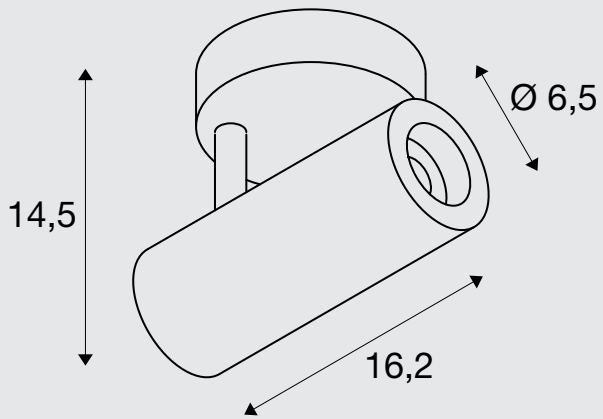

NUMINOS® S

CW

Product details:

220-240V ~50/60Hz | 250mA

Total wattage: 11W

Material: aluminium/polycarbonate (PC)