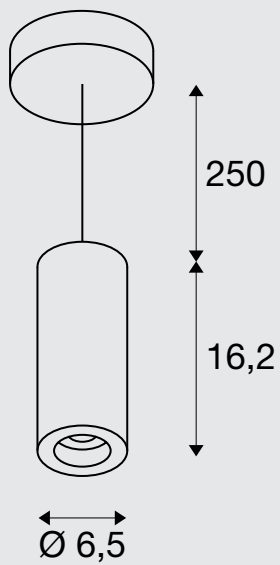

NUMINOS® S

PD

Product details:

220-240V ~50/60Hz | 250mA

Total wattage: 11W

Material: aluminium/polycarbonate (PC)

Tip:

Decorative ring also available in white