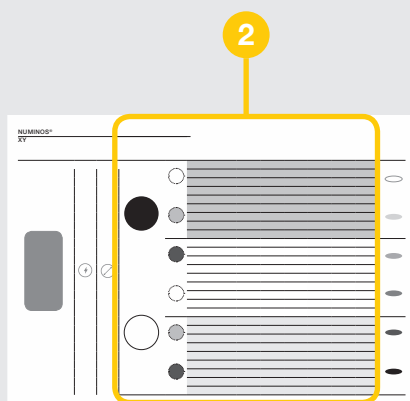

STEP 2

TECHNICAL CONFIGURATION & SELECTION OF DETAILS

Column by column, you can select optical and technical attributes such as housing colour or decorative colours, the colour temperature, half beam angle and more.