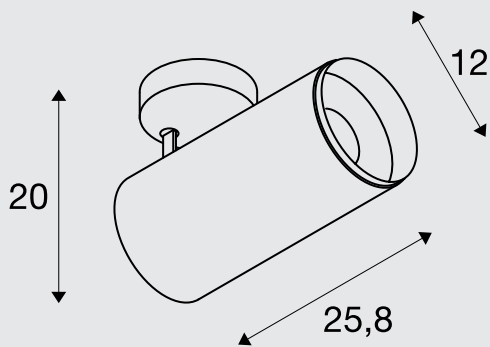

NUMINOS® XL

NEW VARIANT

CL

Product details:

220-240V ~50/60Hz | 900mA

System output: 36W

Material: aluminium/polycarbonate (PC)

■ black