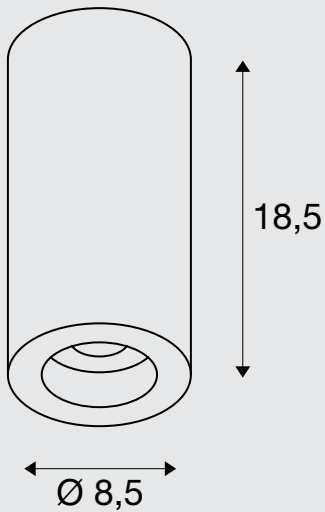

NUMINOS® M

CL

Product details:

220-240V ~50/60Hz | 500mA

Total wattage: 20W

Material: aluminium/polycarbonate (PC)

L80B50