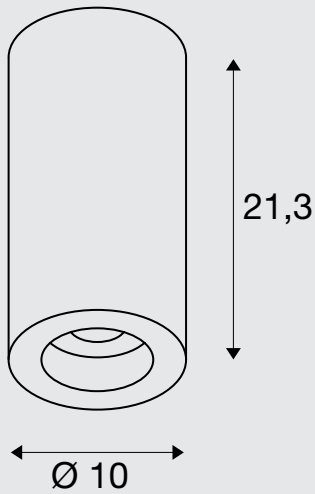

NUMINOS® L

CL

Product details:

220-240V ~50/60Hz | 700mA

Total wattage: 28W

Material: aluminium/polycarbonate (PC)

L80B50

21,3

Ø 10

Tip:

Decorative ring also available in white

Decorative ring L

☐ white

Prod. no. 1006169