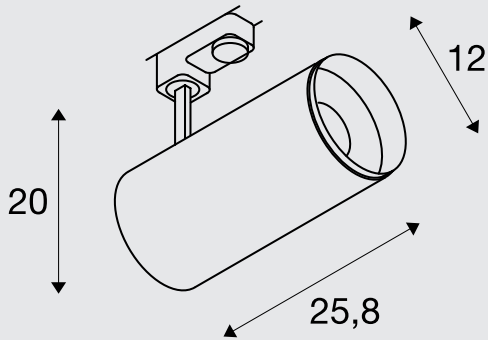

NUMINOS® XL

NEW VARIANT

3-circuit

Product details:

220-240V ~50/60Hz | 900mA

System output: 36W

Material: aluminium/polycarbonate (PC)