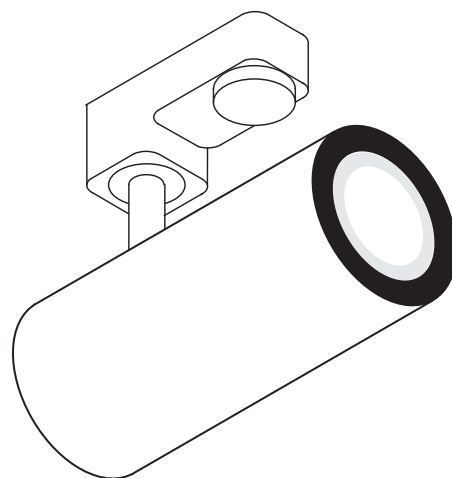

NUMINOS® L

3-circuit

Product details:

220-240V ~50/60Hz | 700mA

Total wattage: 28W

Material: aluminium/polycarbonate (PC)

Tip:

Decorative ring also available in white

Decorative ring L

white

Prod. no. 1006169

black

white