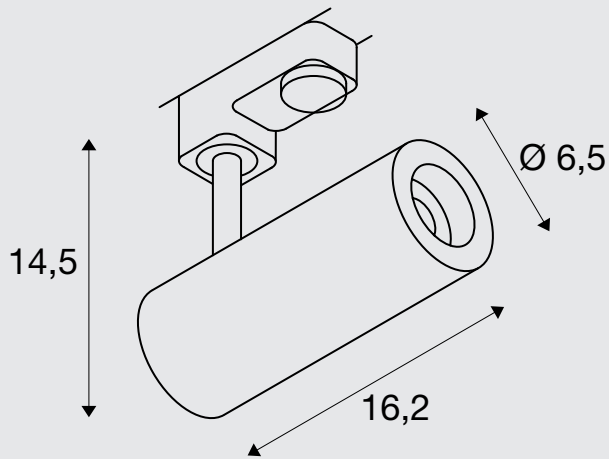

Total wattage: 11W

Material: aluminium/polycarbonate (PC)

L80B50

350°

90°

■ black

Tip:

Decorative ring also available in white