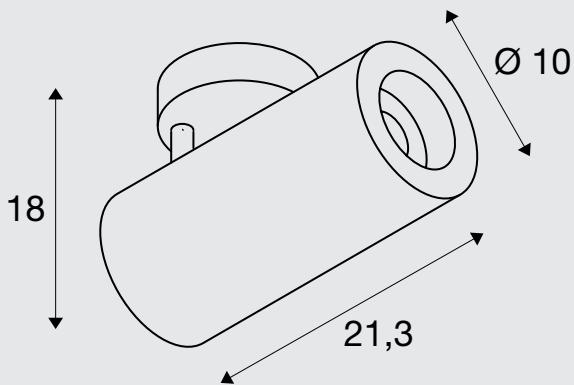

NUMINOS® L

CL

Product details:

220-240V ~50/60Hz | 700mA

Total wattage: 28W

Material: aluminium/polycarbonate (PC)

■ black

Tip: