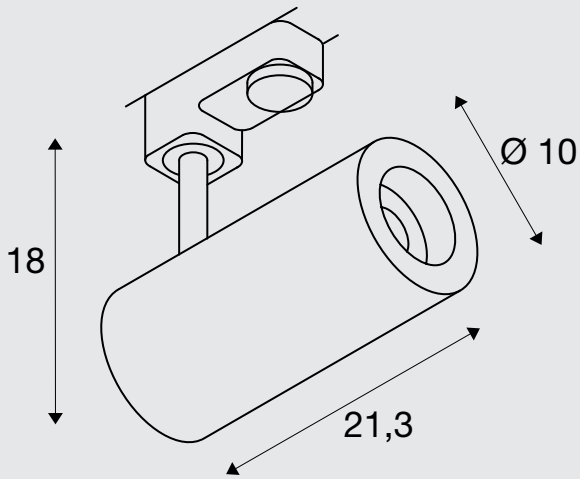

NUMINOS® L

3-circuit

Product details:

220-240V ~50/60Hz | 700mA

Total wattage: 28W

Material: aluminium/polycarbonate (PC)

Tip:

Decorative ring also available in white

Decorative ring L

white

Prod. no. 1006169