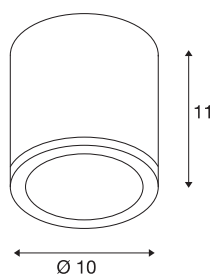

SITRA

outdoor ceiling light, TCR-TSE, IP44, round, anthracite, max. 9W

The SITRA ceiling light is made from aluminium and glass, which covers the lamp. It is suitable for use outdoors thanks to its IP44 protection class. With its built-in GX53 socket, the luminaire is suitable for both LED and energy-saving lamps. The electrical connection of the luminaire, which comes in three colours, is directly to the 230V mains supply.

TECHNICAL DATA

Item no.	231545
Socket	GX53
Lamp	TCR-TSE
Number of sockets	1
Lamps included	No
IP Code	IP 44
Assembly	Surface
Assembly details	Ceiling
Primary nominal voltage	220-240V ~50/60Hz
Safety class	I
Wattage	9 W
Color	anthracite
Light outlet	direct
Height	11 cm
Diameter	10 cm
Net weight	0.698 kg
Gross weight	0.758 kg
BIG WHITE Page	679