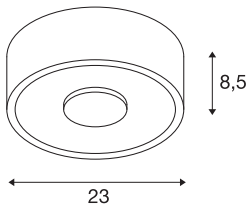

TECHNICAL DATA

Item no.	117321
IP Code	IP 20
Assembly	Surface
Assembly details	Ceiling
Dimmable	Yes
Dimming technology	trailing edge
Primary nominal voltage	220-240V ~50/60Hz
Secondary power / voltage	700 mA
Safety class	I
Wattage	24 W
Level of inrush current	30 A
Duration of inrush current	40 µs
Stroboscopic effect (SVM)	0.01
Lumen	1500 lm
Colour temperature	3000 Kelvin
Beam angle	120 °
Color	white
CRI	80
LXXBXX data	L70B50
Service life	30000 h
Height	8.5 cm
Diameter	23 cm

Light Source

916572	
--------	---

Net weight	1.852 kg
Gross weight	2.361 kg
BIG WHITE Page	273