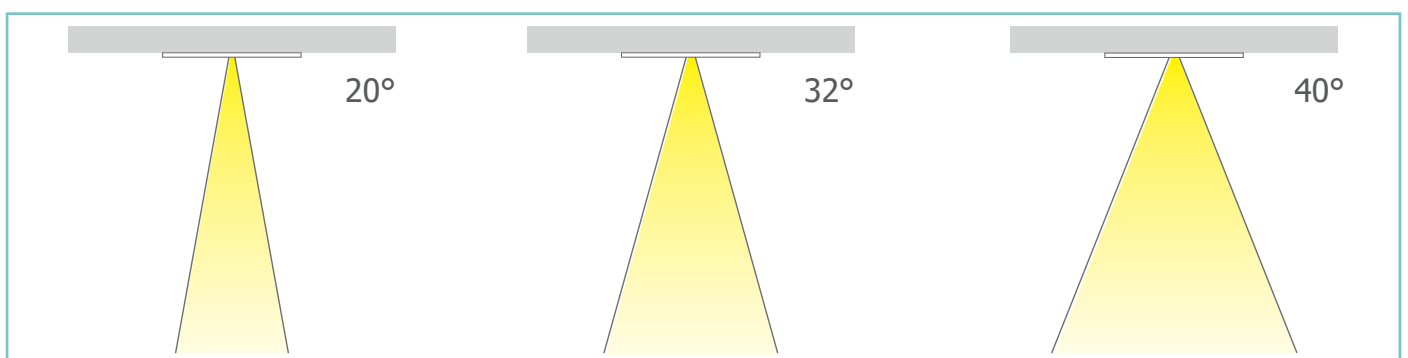

 **ULTRA**

Recessed hole / Foro incasso

Ø88 mm

**DESCRIPTION**

Ultra is a professional fixed downlight LED luminaire, with a deep recessed COB LED light source and features high efficiency reflector technology for excellent glare control and uniformity. Ultra offers a choice of three colour temperatures as standard (2700K, 3000K and 4000K) and delivers 90 CRI for excellent colour rendering. With binning-free LEDs carefully selected from two-step MacAdam's ellipses, colour consistency is assured throughout the unonovesette portfolio.

**OPTICS / OTTICHE:**

TECHNICAL DATA / SCHEDA PRODOTTO:

Body:	Die-cast aluminium	Corpo:	Pressofusione di alluminio
Glass:	Tempered extra clear glass 4 mm	Vetro:	Vetro temperato extra chiaro 4 mm
Finishes:	White RAL 9003 / Black RAL 9005	Finiture:	Bianco RAL 9003 / Nero RAL 9005
Installation:	Fixing springs	Fissaggio:	Molle di fissaggio
Power supply cables:	35 cm NS20N PCP 2x0,5 mm <sup>2</sup>	Cavo di alimentazione:	35 cm NS20N PCP 2x0,5 mm <sup>2</sup>
Power supply:	Constant current 350mA Max	Alimentazione:	Constant current 350mA Max
Power consumption:	12,9 Watt	Potenza assorbita:	12,9 Watt
CRI:	>90	CRI:	>90
Bin selection:	Binning free 2 step MacAdam's	Selezione bin:	Binning free 2 step MacAdam's
Lumenoutput (source):	1154lm (3000K) / 1045lm-28lm (DTW)	Flusso luminoso (sorgente):	1154lm (3000K) / 1045lm-28lm (DTW)
Operating temperature:	-20°C +50°C	Temperatura di funzionamento:	-20°C +50°C
IP rating:	IP65	Grado di protezione:	IP65
Insulation class:	Class III	Classe d'isolamento:	Classe III
Weight:	365 g	Peso:	365 g
Optics:	20° / 32° / 40° / (20° / 40° DTW)	Ottiche:	20° / 32° / 40° / (20° / 40° DTW)
Energy rating:	A++	Energy rating:	A++
LED colour temperature:	2700K / 3000K / 4000K / (3000K-1800K DTW)	Temperatura colore LED:	2700K / 3000K / 4000K / (3000K-1800K DTW)
Lifetime LED:	100000 hrs	Vita media LED:	100000 hrs
Photo biological risk:	RG0 / RG1	Rischio fotobiologico:	RG0 / RG1